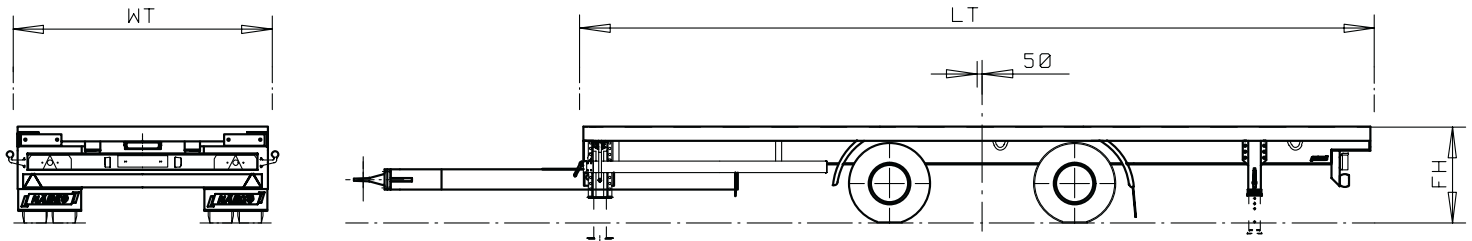

Platform central axle trailer

		2-axled	3-axled
LT	External length	7.820 mm	7.820 mm
	Towing eye-centrum boggie	6.490 mm	6.490 mm
	Overall length	10.408 mm	10.408 mm
WT	External width	2.550 mm	2.550 mm
FH	Floor height rear	940 mm	1.040 mm
	Floor	plywood	plywood
	Floor strength	7.280 kg	7.280 kg
	Lashing rings	8 pair	8 pair
	Ferry rings	3 pair	3 pair
	Tires	235/75R17,5"	435/50R19,5"
	Towing eye height	425 mm	425 mm
	own weight	approx. 4.950 kg	approx. 5.200 kg
	GVW	18.000 kg	24.000 kg
	Load capacity	approx. 14.000 kg	approx. 20.800 kg