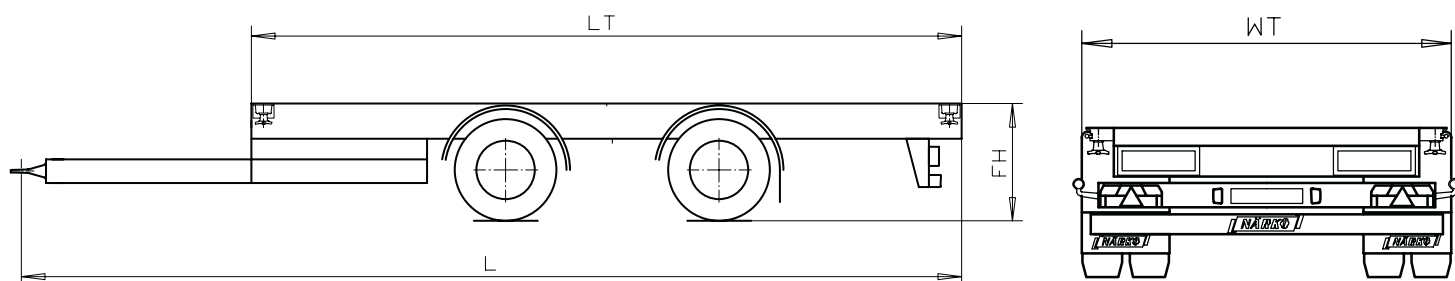

# 2-axl. central axle skeletal trailer

LT	External length	6060
	Gross length	7980
WT	External width	2550
FH	Floor height rear	990
	Ferry hooks	3 pair
	Tires	265/70R19,5"
	Height for towing eye	425
	Own weight	approx. 4000
	GVW	20000
	Capacity	approx. 16000