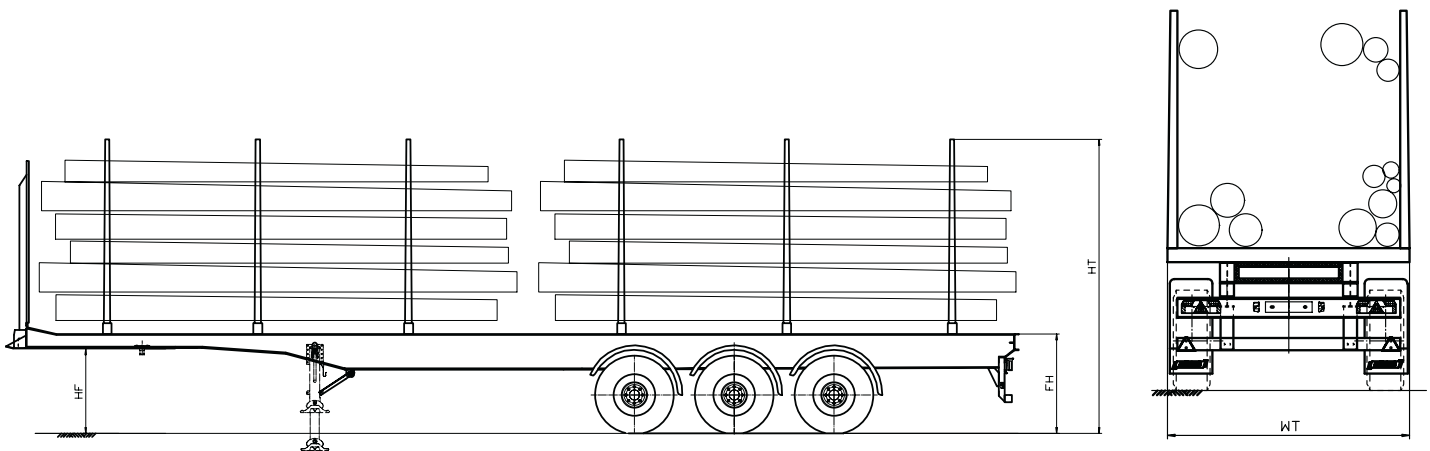

M A K I N G T R A C K S

NÄRKO

Timber semitrailer

LT	Total length	13500
LI	Internal length	13300
HT	External height	4000
HI	Internal height	2500
HF	Fifth wheel coupling	1150
FH	frame height rear	1320
WT	Total width	2550
	Front bulk head	stål
	Own weight	6000
	Fifth wheel load	16500
	Timber bunks	6 st
	Tires	385/65R22,5"
	Ferry rings	4 par