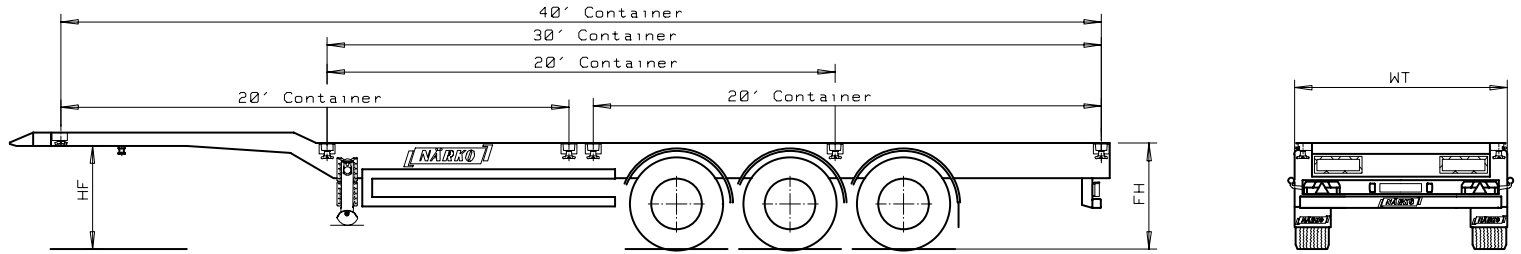

M A K I N G T R A C K S

NÄRKO

Container semitrailers

		Standard	Gooseneck 1	Gooseneck 2
WT	Width	2500	2500	2500
	Length	12200	12200	12200
HF	5:th wheel height	1150	1150	1070
FH	Loading height, rear	1350	1180	1100
	Emty weight	5500	5400	5300
	Max load in the front (kg)	16500	16500	15000
	Max load in the rear	24000/27000	24000/27000	24000/27000
	Tire size	385/65R22,5	385/65R22,5	385/55R22,5
	Spare tire	1	1	1
	Ferry hooks	4 pairs	4 pairs	4 pairs

6 pairs of twistlocks as std for following containers:

Container	Standard	Gooseneck 1	Gooseneck 2
40' ISO	X	01	01
40' HC	X	X	X
45'	01	01	01
2 x 20'	X	X	X
1 x 20' in the middle	X	X	X
1 x 30'	O2	O2	O2
steelplate/floor in the rear	01	01	01