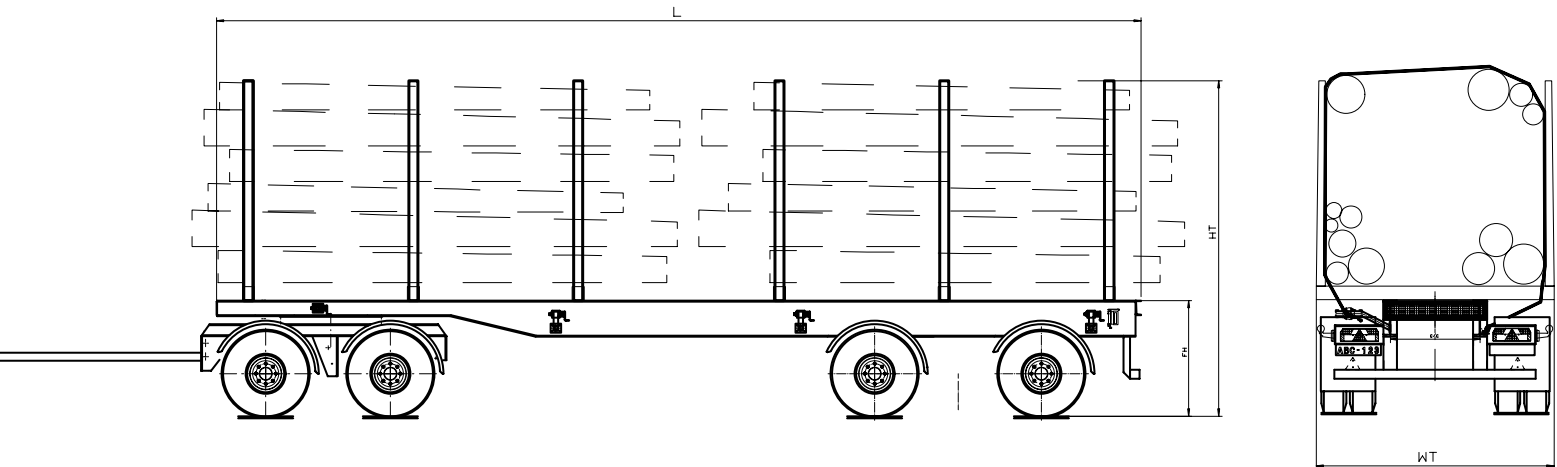

M A K I N G T R A C K S

NÄRKO

Timber Trailer

HT	Height in front	Standard
HI	Internal height	4000
FH	Floor height	1200
WT	Width	2550
WI	Internal width	2480
L	Internal length	10200
	Empty weight *	7000
	Max boggie load, front	18000
	Max boggie load, rear	20000
	Max total mass	38000
	Tire size	"275/70 R22,5"
	Spare tire	X